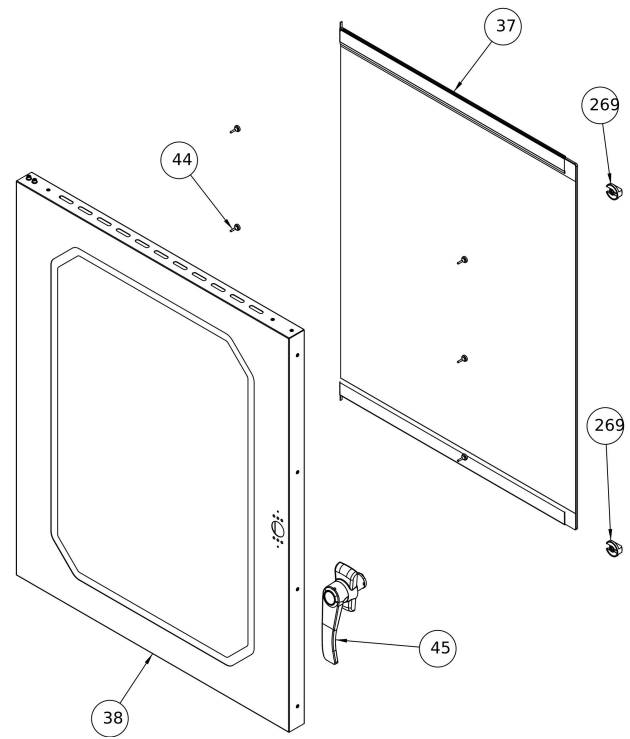

Frontal panel

#	Code	Description	Specification	UM	Qty
1	R51FRO00003	RADAX FRONTAL STICKER	For Radax oven	pz	1
1	R51FRO00011	TATRA FRONTAL STICKER	For Tatra oven	pz	1
9	R85CRU00004	Frontal panel		pz	1
16	R20SCH00002	DISPLAY ELECTRONIC BOARD		pz	1

Electrical box

#	Code	Description	Specification	UM	Qty
79	R20MOR00001	TERMINAL BLOCK		pz	1
82	R20TEL00002	BRAKER		pz	3
341	R20CND00002	CAPACITOR 6,3 ?F	Single speed oven	pz	3
341	R20CND00003	CAPACITOR 8 ?F	Two speeds oven	pz	3
438	R20MOR00006	2 POLES TERMINAL BLOCK		pz	1
455	R20MOR00003	10 POLES TERMINAL BLOCK		pz	1

Oven body

#	Code	Description	Specification	UM	Qty
16	R20SCH00002	DISPLAY ELECTRONIC BOARD		pz	1
65	R50GUA00001	DOOR GASKET		pz	3
70	R60PER00010	HANDLE PIVOT		pz	1
78	R20PUL00002	DOOR MICRO		pz	1
83	R20REG00001	SAFETY THERMOSTAT		pz	1
91	R60PIE00002	PLASTIC FEET		pz	4
98	R20MOR00002	THERMINAL BLOCK BRIDGE		pz	1
108	R30TBS00001	BEND 90°		pz	1
115	TBC-BACK	REAR PANEL	To order share s/n	pz	1
118	R10CER00003	TOP HINGE		pz	1
119	R10CER00002	LEFT LOWER HINGE	Left hinge	pz	1
119	R10CER00007	RIGHT LOWER HINGE	Right hinge	pz	1
121	R10PIA00016	STUD PLATE		pz	1
300	R30TBS00002	DRAIN PIPE		pz	1