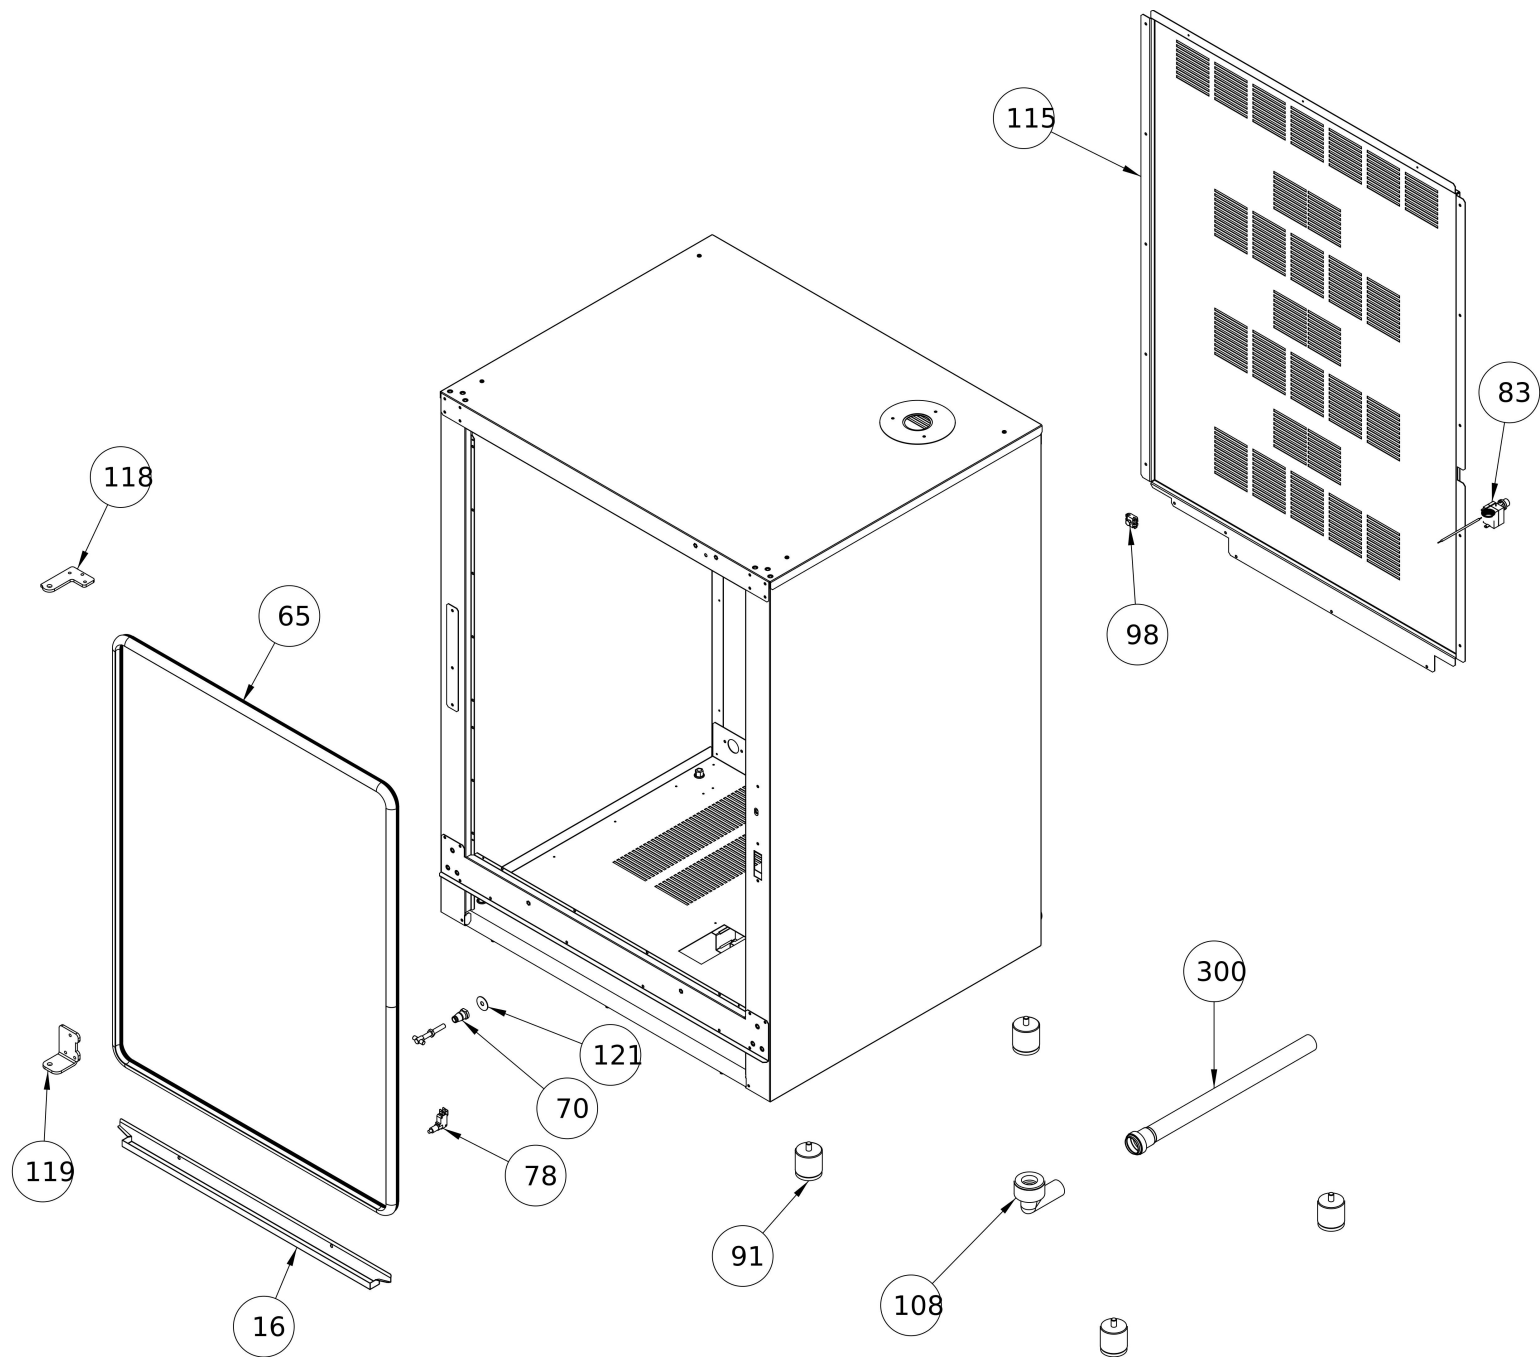

Frontal panel

#	Code	Description	Specification	UM	Qty
1	R51FRO00003	RADAX FRONTAL STICKER	For Radax oven	pz	1
1	R51FRO00011	TATRA FRONTAL STICKER	For Tatra oven	pz	1
9	R85CRU00004	Frontal panel		pz	1
16	R20SCH00002	DISPLAY ELECTRONIC BOARD		pz	1

Electrical box

#	Code	Description	Specification	UM	Qty
79	R20MOR00001	TERMINAL BLOCK		pz	1
82	R20TEL00002	BRAKER		pz	3
341	R20CND00002	CAPACITOR 6,3 ?F	Single speed oven	pz	3
341	R20CND00003	CAPACITOR 8 ?F	Two speeds oven	pz	3
438	R20MOR00006	2 POLES TERMINAL BLOCK		pz	1
455	R20MOR00003	10 POLES TERMINAL BLOCK		pz	1

Door

#	Code	Description	Specification	UM	Qty
37	R85AVI00002	DOOR INTERNAL GLASS		pz	1
38	R85AVE00002	DOOR EXTERNAL GLASS	To order share s/n	pz	1
39	R85PTA00004	DOOR ASSEMBLY	To order share s/n	pz	1
44	040TAP00015	INTERNAL GLASS HINGE		pz	8
45	R60MNG00001	BLACK DOOR HANDLE	For Tatra oven	pz	1
45	R60MNG00002	BLUE LEFT DOOR HANDLE	For Radax oven	pz	1
269	R50PAR00007	GLASS BLOCKING KNOB		pz	2

Oven body

#	Code	Description	Specification	UM	Qty
16	R20SCH00002	DISPLAY ELECTRONIC BOARD		pz	1
65	R50GUA00001	DOOR GASKET		pz	3
70	R60PER00010	HANDLE PIVOT		pz	1
78	R20PUL00002	DOOR MICRO		pz	1
83	R20REG00001	SAFETY THERMOSTAT		pz	1
91	R60PIE00002	PLASTIC FEET		pz	4
98	R20MOR00002	THERMINAL BLOCK BRIDGE		pz	1
108	R30TBS00001	BEND 90°		pz	1
115	TBC-BACK	REAR PANEL	To order share s/n	pz	1
118	R10CER00003	TOP HINGE		pz	1
119	R10CER00002	LEFT LOWER HINGE	Left hinge	pz	1
119	R10CER00007	RIGHT LOWER HINGE	Right hinge	pz	1
121	R10PIA00016	STUD PLATE		pz	1
300	R30TBS00002	DRAIN PIPE		pz	1