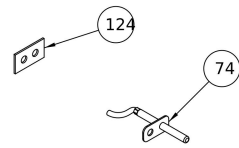

Internal accessories

#	Code	Description	Specification	UM	Qty
74	R20SON00004	OVEN TEMPERATURE PROBE		pz	1
107	R20ELE00001	SOLENOID VALVE		pz	1
124	R50GUA00003	PROBE GASKET		pz	1
150	TBC-GRI	TRAYS HOLDER	To order share s/n	pz	2
443	TBC-GRI	TRAYS HOLDER	To order share s/n	pz	2
465	R61RCC00001	PIPE HOSE		pz	1
466	R60FAS00002	METAL CLAMP		pz	2
467	R30TBG00001	HUMIDIFICATION BLACK PIPE		pz	1