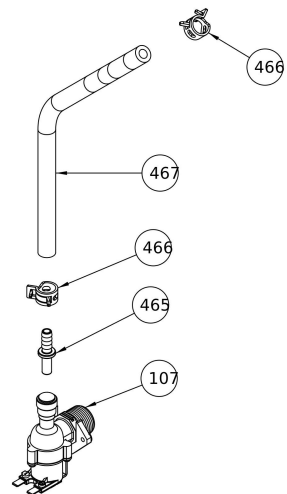

Electrical box

#	Code	Description	Specification	UM	Qty
79	R20MOR00001	TERMINAL BLOCK		pz	1
82	R20TEL00002	BRAKER		pz	3
341	R20CND00002	CAPACITOR 6,3 ?F	Single speed oven	pz	3
341	R20CND00003	CAPACITOR 8 ?F	Two speeds oven	pz	3
438	R20MOR00006	2 POLES TERMINAL BLOCK		pz	1
455	R20MOR00003	10 POLES TERMINAL BLOCK		pz	1

Door

#	Code	Description	Specification	UM	Qty
37	R85AVI00002	DOOR INTERNAL GLASS		pz	1
38	R85AVE00002	DOOR EXTERNAL GLASS	To order share s/n	pz	1
39	R85PTA00004	DOOR ASSEMBLY	To order share s/n	pz	1
44	040TAP00015	INTERNAL GLASS HINGE		pz	8
45	R60MNG00001	BLACK DOOR HANDLE	For Tatra oven	pz	1
45	R60MNG00002	BLUE LEFT DOOR HANDLE	For Radax oven	pz	1
269	R50PAR00007	GLASS BLOCKING KNOB		pz	2

Oven body

#	Code	Description	Specification	UM	Qty
16	R20SCH00002	DISPLAY ELECTRONIC BOARD		pz	1
65	R50GUA00001	DOOR GASKET		pz	3
70	R60PER00010	HANDLE PIVOT		pz	1
78	R20PUL00002	DOOR MICRO		pz	1
83	R20REG00001	SAFETY THERMOSTAT		pz	1
91	R60PIE00002	PLASTIC FEET		pz	4
98	R20MOR00002	THERMINAL BLOCK BRIDGE		pz	1
108	R30TBS00001	BEND 90°		pz	1
115	TBC-BACK	REAR PANEL	To order share s/n	pz	1
118	R10CER00003	TOP HINGE		pz	1
119	R10CER00002	LEFT LOWER HINGE	Left hinge	pz	1
119	R10CER00007	RIGHT LOWER HINGE	Right hinge	pz	1
121	R10PIA00016	STUD PLATE		pz	1
300	R30TBS00002	DRAIN PIPE		pz	1

Internal accessories

#	Code	Description	Specification	UM	Qty
74	R20SON00004	OVEN TEMPERATURE PROBE		pz	1
107	R20ELE00001	SOLENOID VALVE		pz	1
124	R50GUA00003	PROBE GASKET		pz	1
150	TBC-GRI	TRAYS HOLDER	To order share s/n	pz	2
443	TBC-GRI	TRAYS HOLDER	To order share s/n	pz	2
465	R61RCC00001	PIPE HOSE		pz	1
466	R60FAS00002	METAL CLAMP		pz	2
467	R30TBG00001	HUMIDIFICATION BLACK PIPE		pz	1