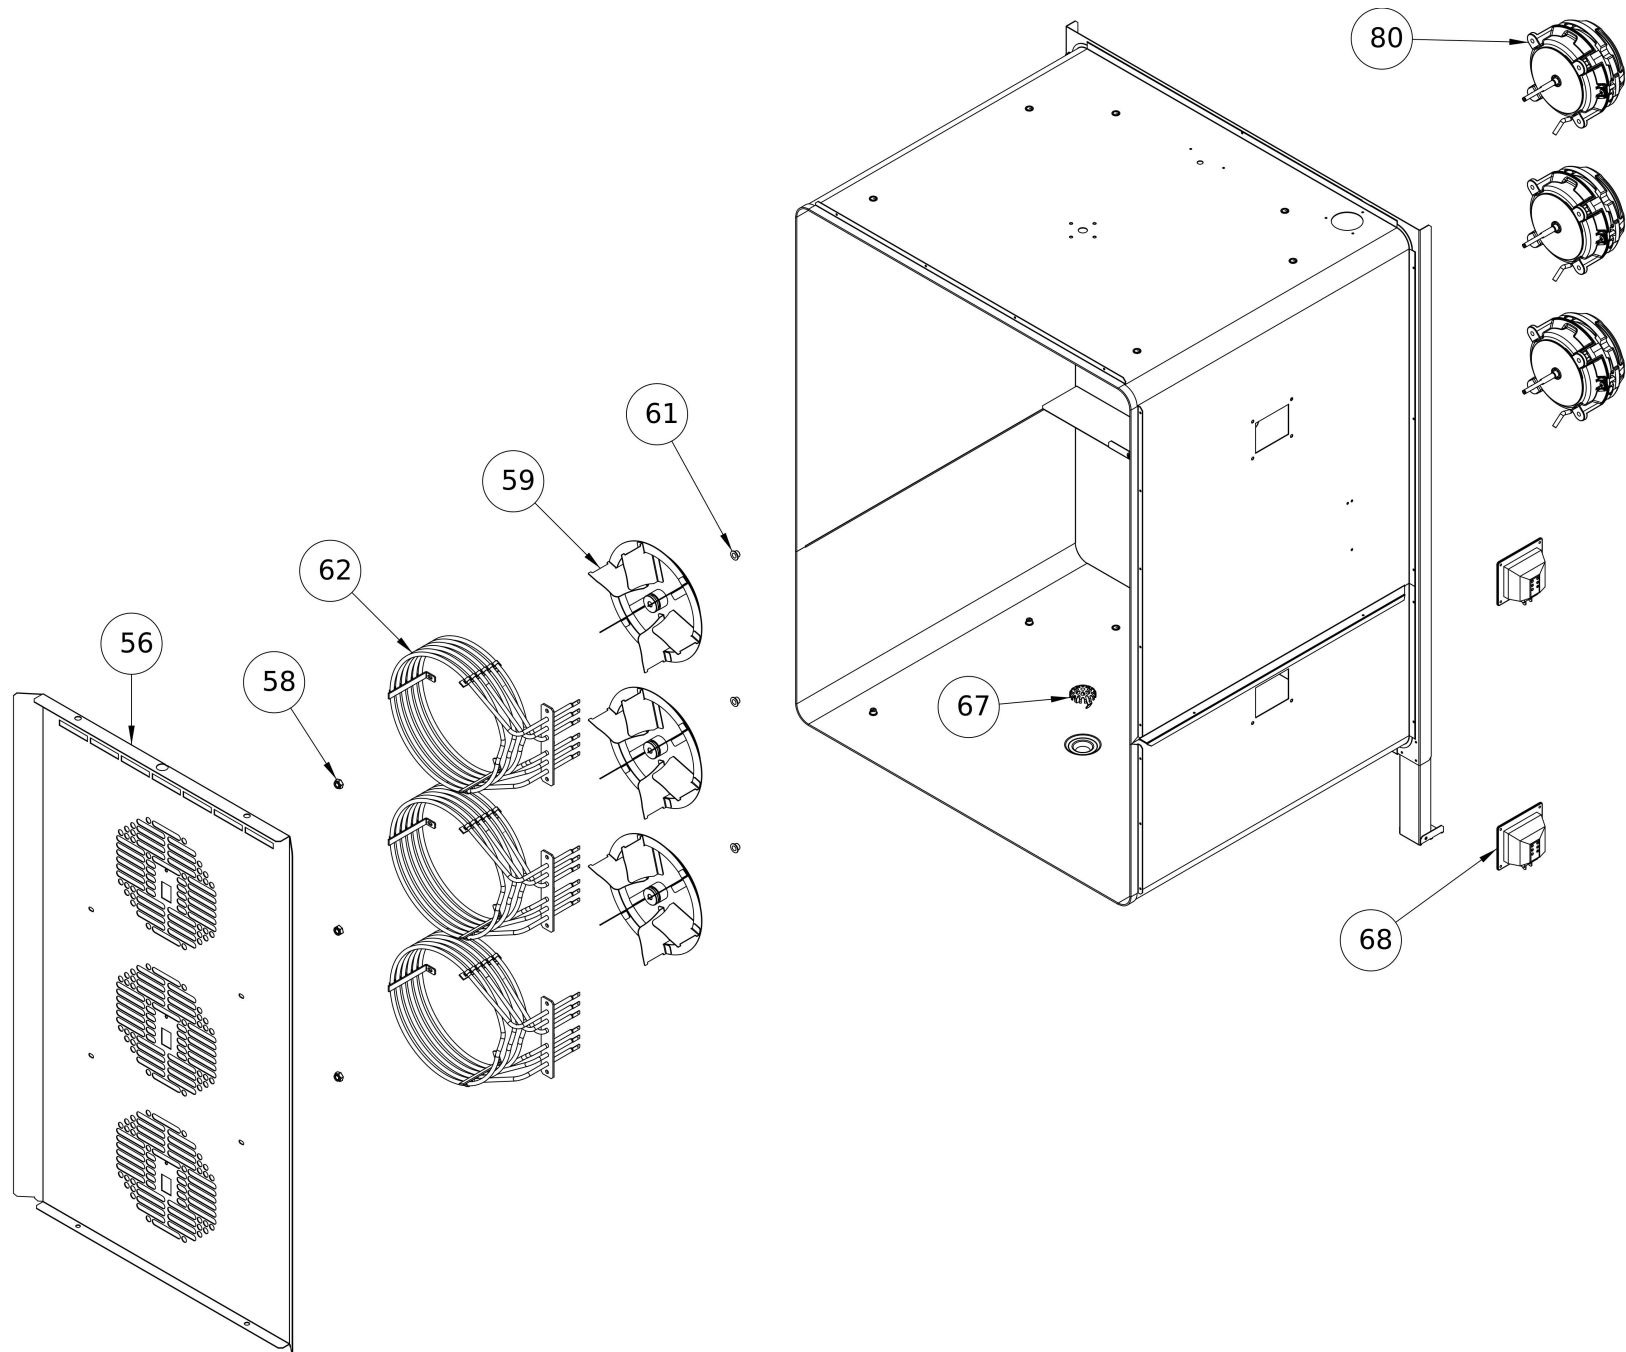

Electrical box

#	Code	Description	Specification	UM	Qty
79	R20MOR00001	TERMINAL BLOCK		pz	1
82	R20TEL00002	BRAKER		pz	3
341	R20CND00002	CAPACITOR 6,3 ?F	Single speed oven	pz	3
341	R20CND00003	CAPACITOR 8 ?F	Two speeds oven	pz	3
438	R20MOR00006	2 POLES TERMINAL BLOCK		pz	1
455	R20MOR00003	10 POLES TERMINAL BLOCK		pz	1

Oven body

#	Code	Description	Specification	UM	Qty
16	R20SCH00002	DISPLAY ELECTRONIC BOARD		pz	1
65	R50GUA00001	DOOR GASKET		pz	3
70	R60PER00010	HANDLE PIVOT		pz	1
78	R20PUL00002	DOOR MICRO		pz	1
83	R20REG00001	SAFETY THERMOSTAT		pz	1
91	R60PIE00002	PLASTIC FEET		pz	4
98	R20MOR00002	THERMINAL BLOCK BRIDGE		pz	1
108	R30TBS00001	BEND 90°		pz	1
115	TBC-BACK	REAR PANEL	To order share s/n	pz	1
118	R10CER00003	TOP HINGE		pz	1
119	R10CER00002	LEFT LOWER HINGE	Left hinge	pz	1
119	R10CER00007	RIGHT LOWER HINGE	Right hinge	pz	1
121	R10PIA00016	STUD PLATE		pz	1
300	R30TBS00002	DRAIN PIPE		pz	1