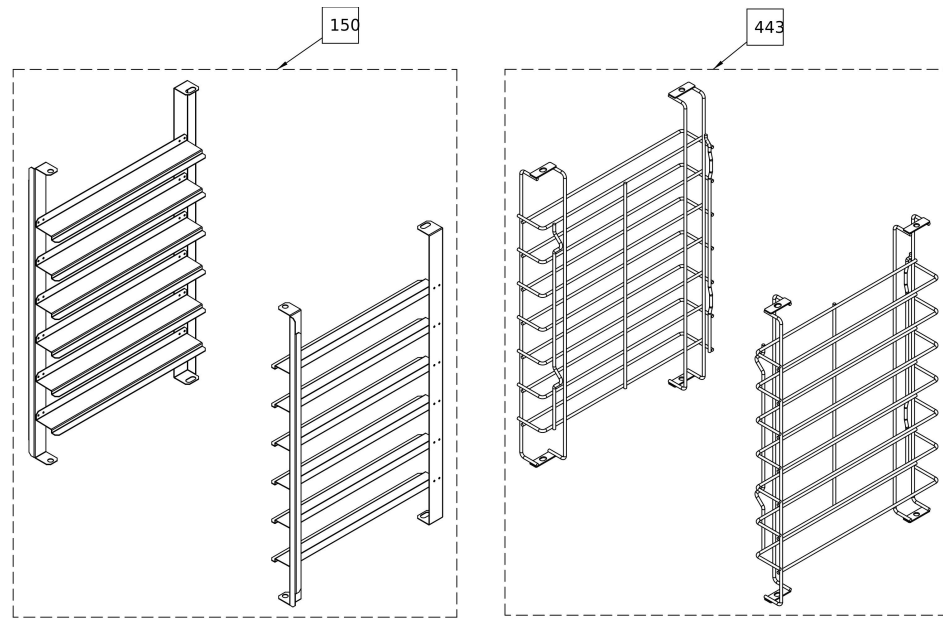

Internal accessories

#	Code	Description	Specification	UM	Qty
74	R20SON00004	OVEN TEMPERATURE PROBE		pz	1
107	R20ELE00001	SOLENOID VALVE		pz	1
124	R50GUA00003	PROBE GASKET		pz	1
150	TBC-GRI	TRAYS HOLDER	To order share s/n	pz	2
443	TBC-GRI	TRAYS HOLDER	To order share s/n	pz	2
465	R61RCC00001	PIPE HOSE		pz	1
466	R60FAS00002	METAL CLAMP		pz	2
467	R30TBG00001	HUMIDIFICATION BLACK PIPE		pz	1