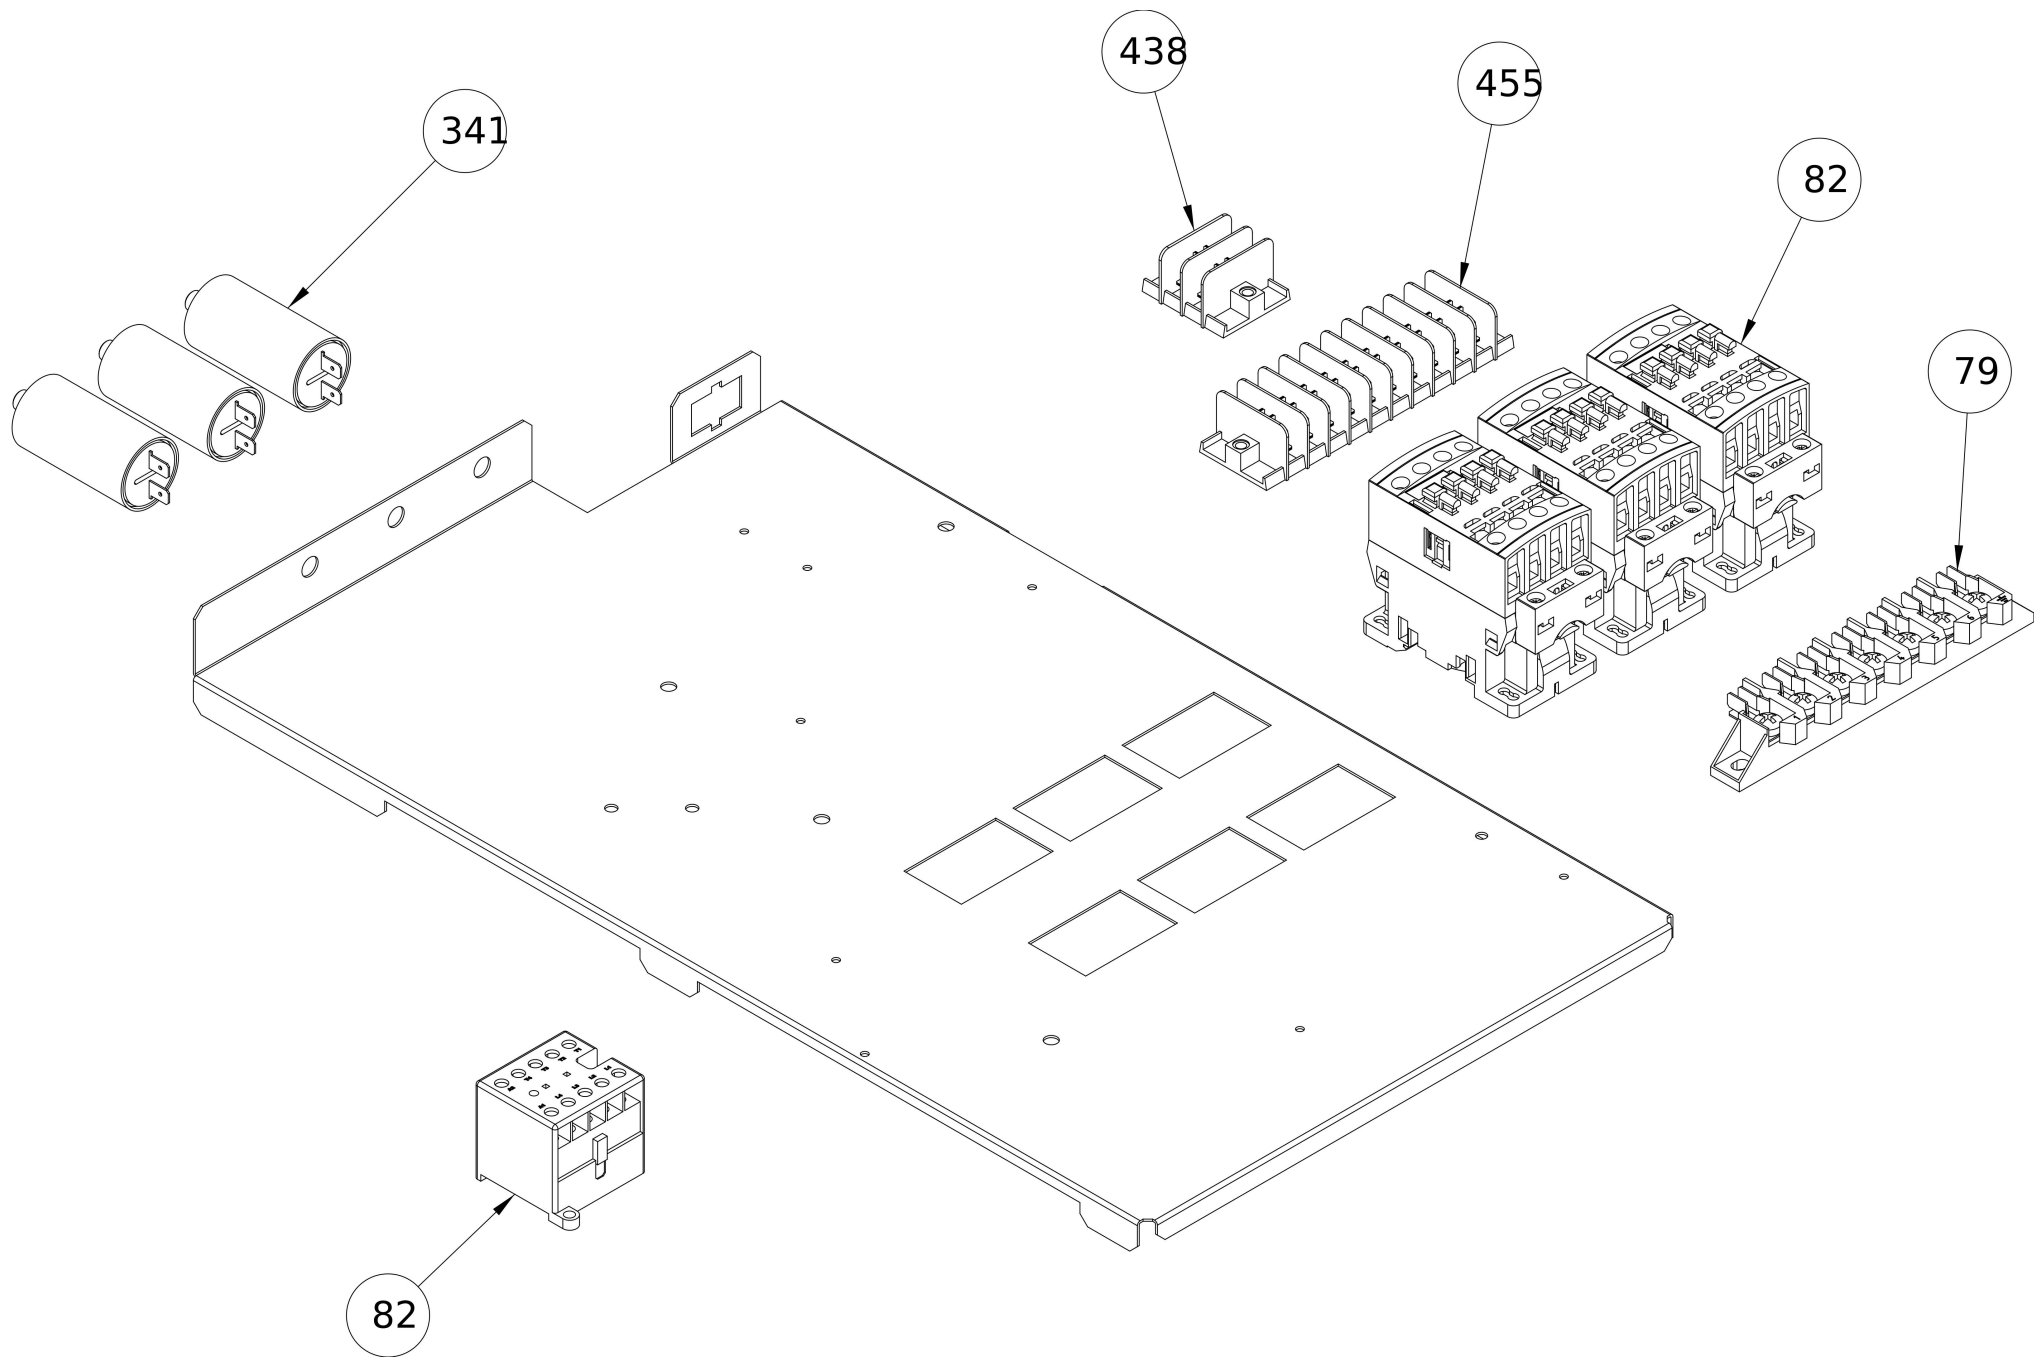

Frontal panel

#	Code	Description	Specification	UM	Qty
1	R51FRO00003	RADAX FRONTAL STICKER	For Radax oven	pz	1
1	R51FRO00011	TATRA FRONTAL STICKER	For Tatra oven	pz	1
9	R85CRU00004	Frontal panel		pz	1
16	R20SCH00002	DISPLAY ELECTRONIC BOARD		pz	1

Electrical box

#	Code	Description	Specification	UM	Qty
79	R20MOR00001	TERMINAL BLOCK		pz	1
82	R20TEL00002	BRAKER		pz	3
341	R20CND00002	CAPACITOR 6,3 ?F	Single speed oven	pz	3
341	R20CND00003	CAPACITOR 8 ?F	Two speeds oven	pz	3
438	R20MOR00006	2 POLES TERMINAL BLOCK		pz	1
455	R20MOR00003	10 POLES TERMINAL BLOCK		pz	1

Door

#	Code	Description	Specification	UM	Qty
37	R85AVI00002	DOOR INTERNAL GLASS		pz	1
38	R85AVE00002	DOOR EXTERNAL GLASS	To order share s/n	pz	1
39	R85PTA00004	DOOR ASSEMBLY	To order share s/n	pz	1
44	040TAP00015	INTERNAL GLASS HINGE		pz	8
45	R60MNG00001	BLACK DOOR HANDLE	For Tatra oven	pz	1
45	R60MNG00002	BLUE LEFT DOOR HANDLE	For Radax oven	pz	1
269	R50PAR00007	GLASS BLOCKING KNOB		pz	2

Oven body

#	Code	Description	Specification	UM	Qty
16	R20SCH00002	DISPLAY ELECTRONIC BOARD		pz	1
65	R50GUA00001	DOOR GASKET		pz	3
70	R60PER00010	HANDLE PIVOT		pz	1
78	R20PUL00002	DOOR MICRO		pz	1
83	R20REG00001	SAFETY THERMOSTAT		pz	1
91	R60PIE00002	PLASTIC FEET		pz	4
98	R20MOR00002	THERMINAL BLOCK BRIDGE		pz	1
108	R30TBS00001	BEND 90°		pz	1
115	TBC-BACK	REAR PANEL	To order share s/n	pz	1
118	R10CER00003	TOP HINGE		pz	1
119	R10CER00002	LEFT LOWER HINGE	Left hinge	pz	1
119	R10CER00007	RIGHT LOWER HINGE	Right hinge	pz	1
121	R10PIA00016	STUD PLATE		pz	1
300	R30TBS00002	DRAIN PIPE		pz	1